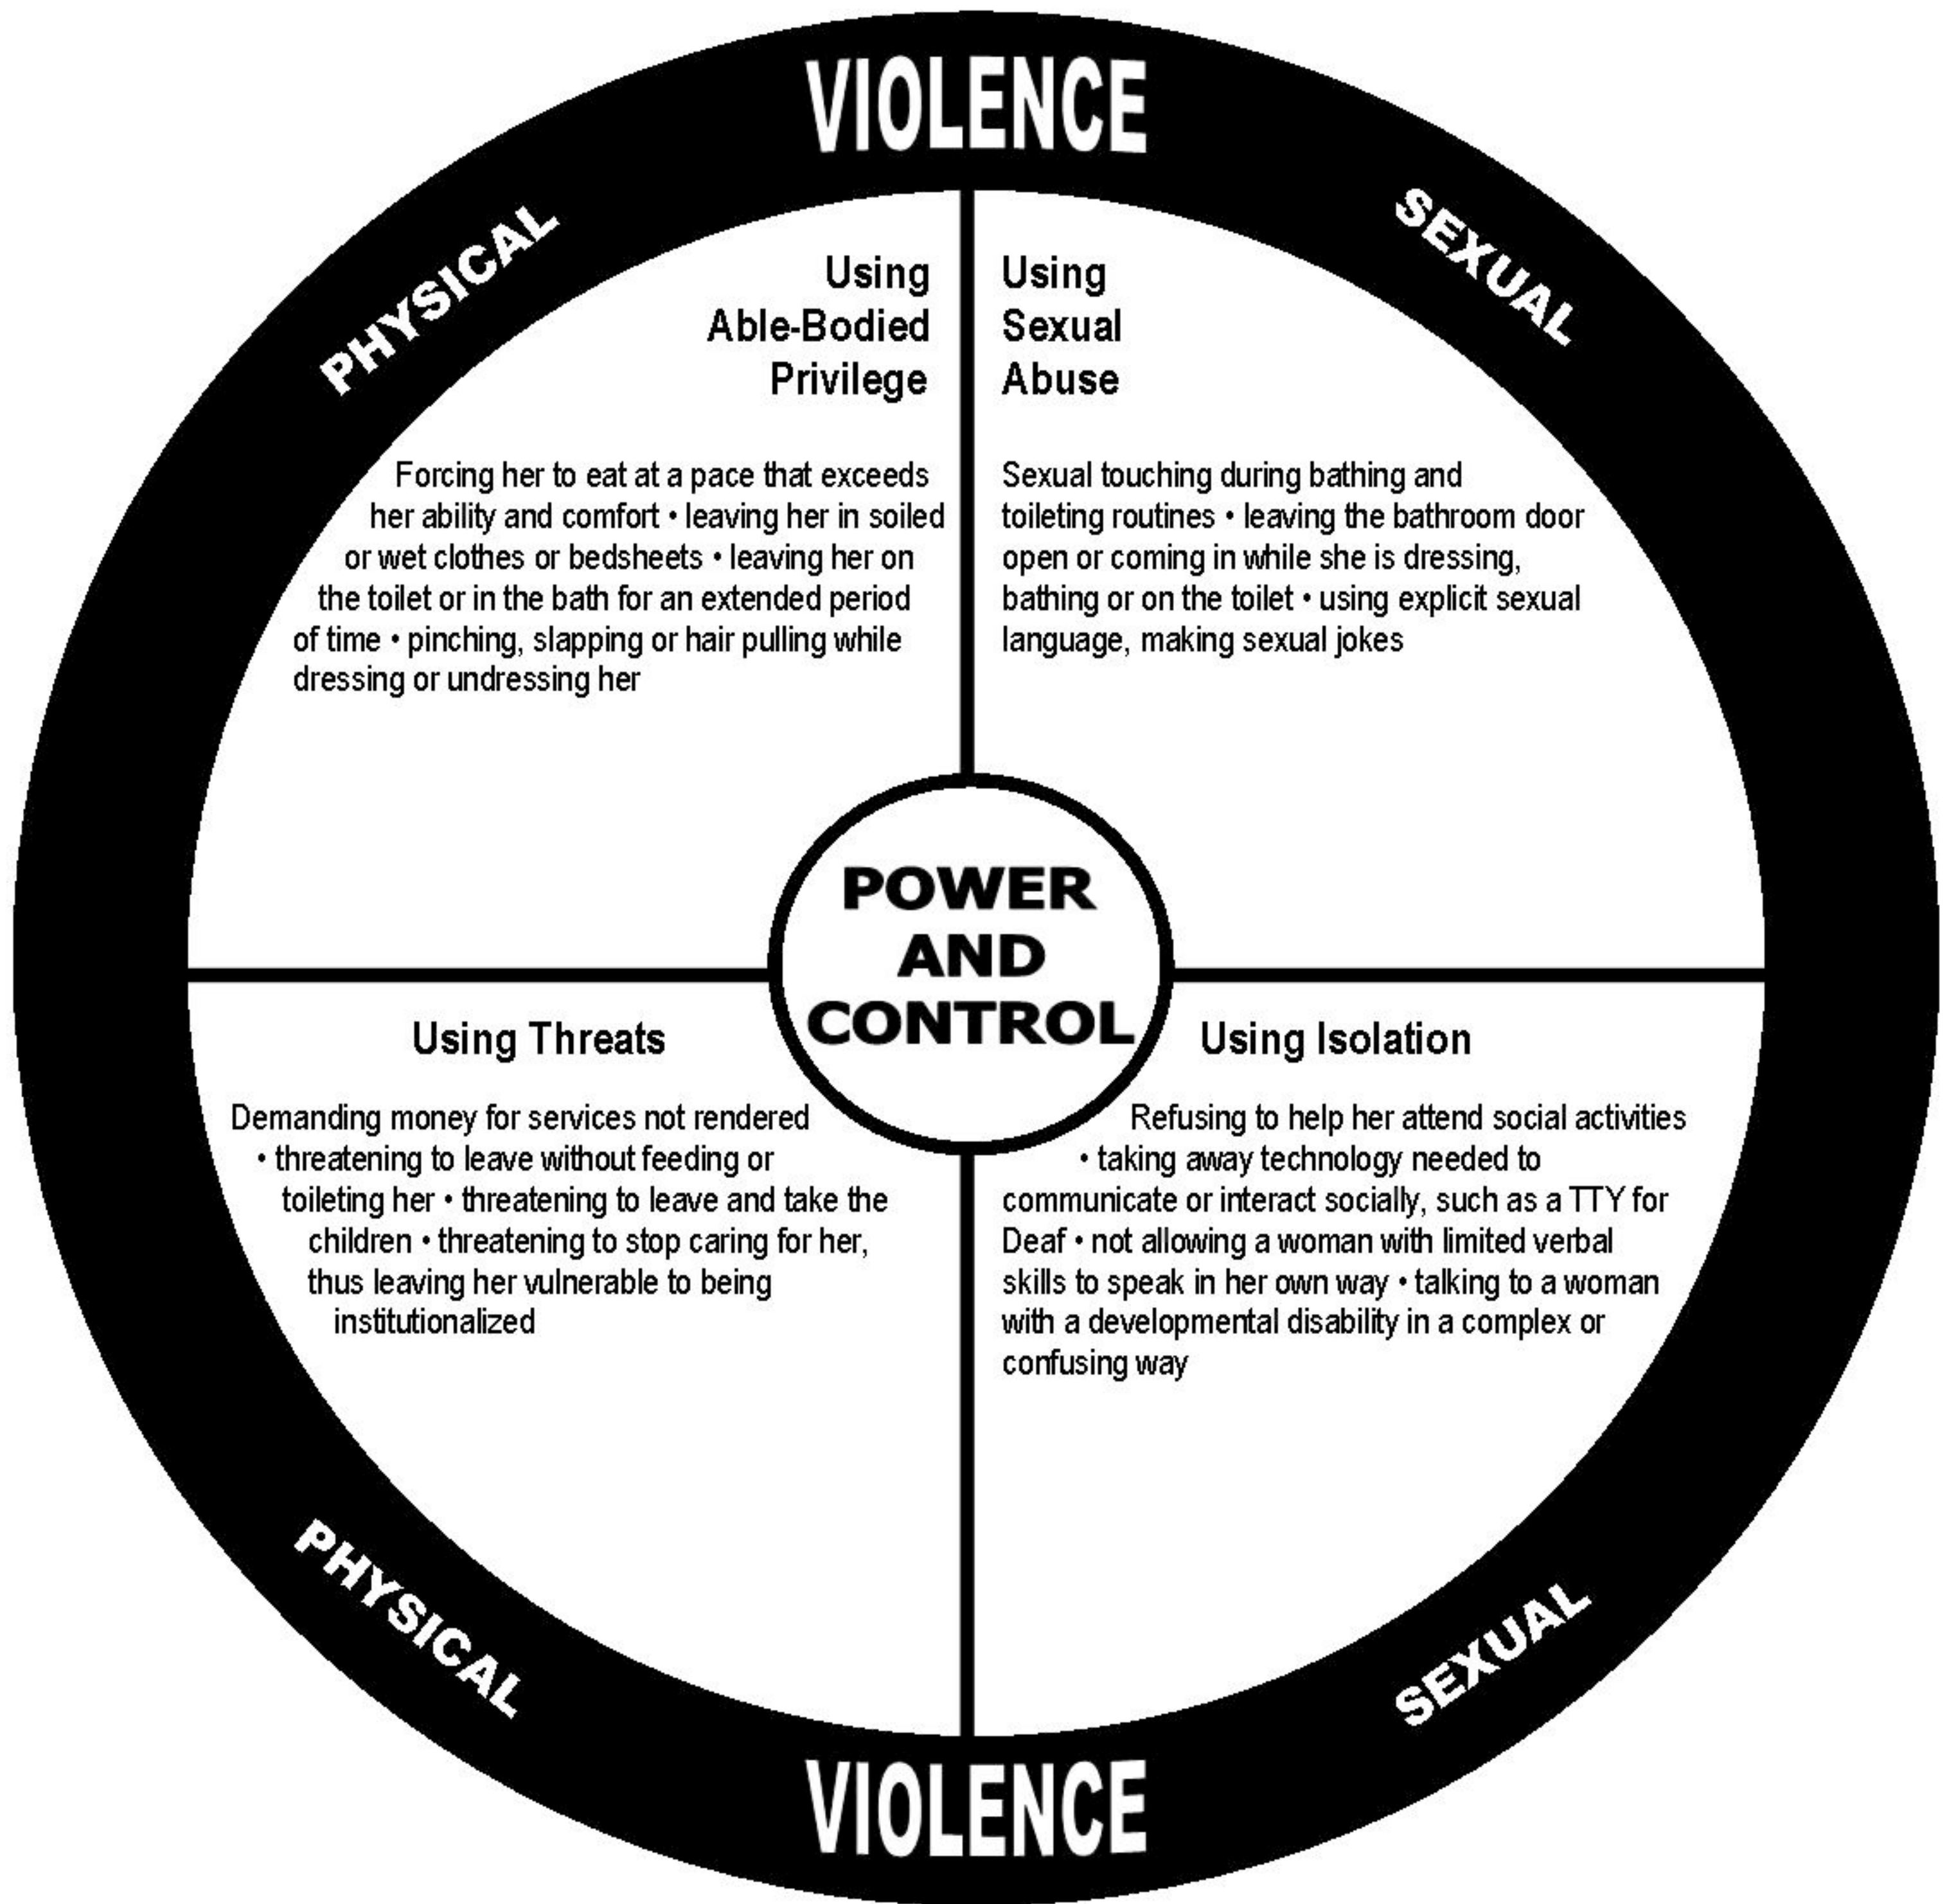

# Women With Disabilities Power and Control Wheel

Modified version of the Domestic Abuse Intervention Project's Power and Control Wheel.